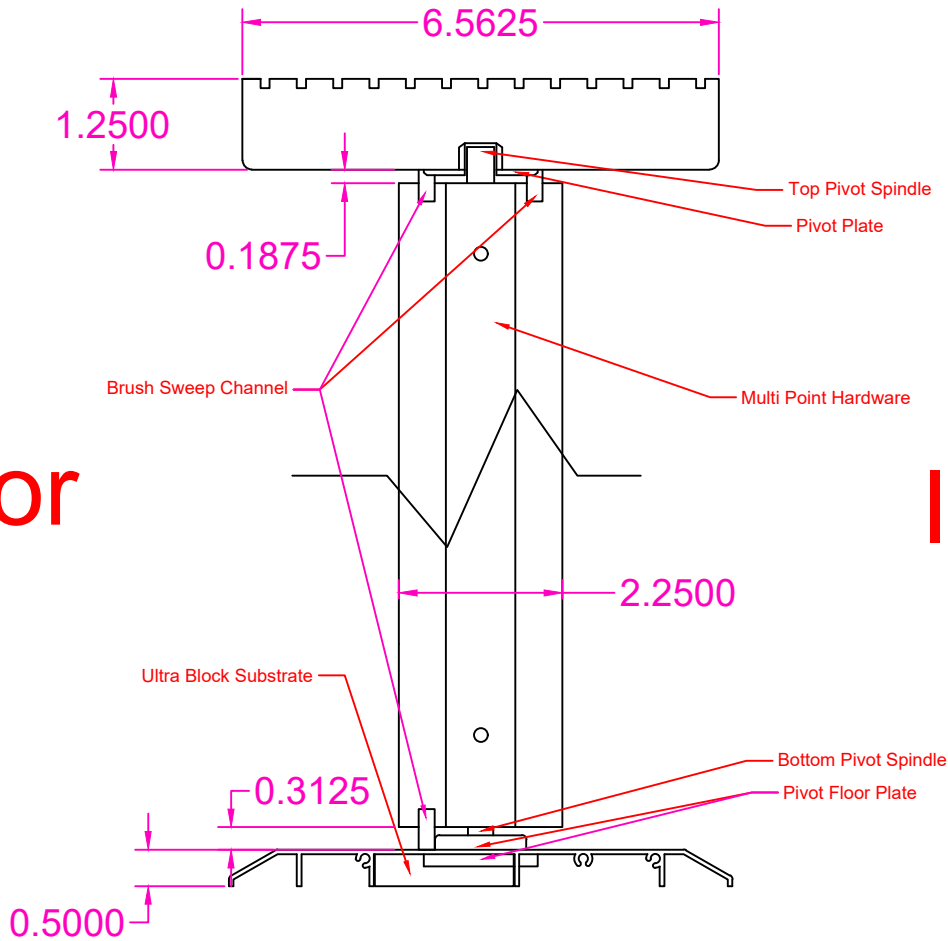

Side

Exterior

Interior

THIS DRAWING AND THE INFORMATION CONTAINED HEREIN IS PROPRIETARY TO SIMPSON DOOR COMPANY AND SHALL NOT BE REPRODUCED, COPIED OR DISCLOSED IN WHOLE OR PART, OR USED FOR MANUFACTURE OR FOR ANY OTHER PURPOSE WITHOUT THE WRITTEN PERMISSION OF SIMPSON DOOR COMPANY.

Revisions

Rev. #	Description	Date	by Whom

TITLE
6 9/16" Jamb Aluminum Sill

Simpson Pivot System Side View with Aluminum Sill

LAYOUT	SCALE	PATTERN #
N/A	NTS	N/A
DRAWN BY:	DATE	
EEE	08/21/2023	